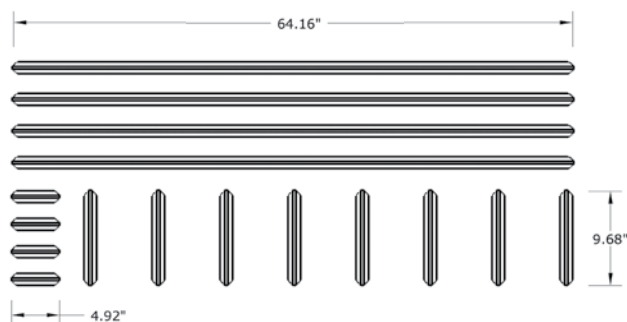

# SDL BARS SIMULATED DIVIDED LITES

### ACCESSORY INFO

**Pieces Per Set: 16**

64 <sup>5</sup>/<sub>32</sub>" SDL Bars ( 4 pcs. )

9 <sup>5</sup>/<sub>7</sub>" SDL Bars ( 4 pcs. )

4 <sup>13</sup>/<sub>14</sub>" SDL Bars ( 8 pcs. )

**Matching Doors:**

## ACSDM/S1368L02S 2-LITE FOR 6'8" SIDELITE