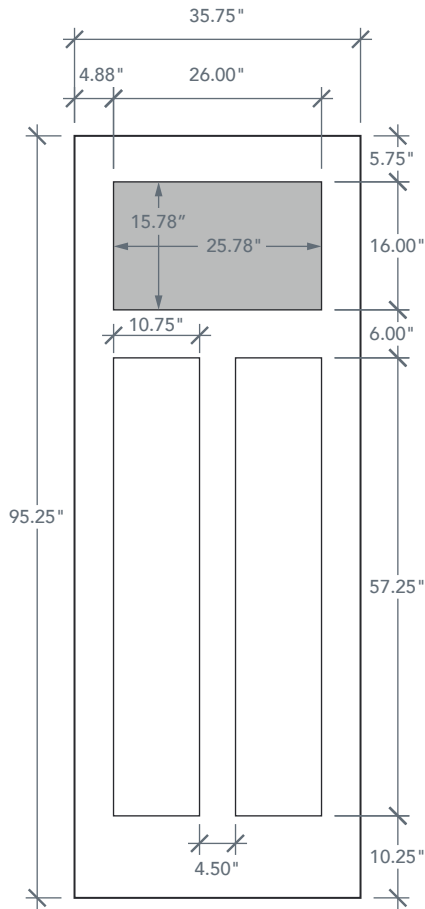

**AVAILABLE SIZING**

ARTWORK SCALE: 1/2"=1'

**3' 0" x 8' 0"**

NOTE: BY REQUEST, DOOR HEIGHT COMES IN VARYING DIMENSIONS TO A MINIMUM OF 95". EXCESS WILL BE TAKEN FROM BOTTOM RAIL. ALL OTHER DIMENSIONS WILL REMAIN THE SAME.

**MATCHING SIDELITE**

SLS3S80L

Available Widths:

1' 0"

1' 2"

Spec Page = 37