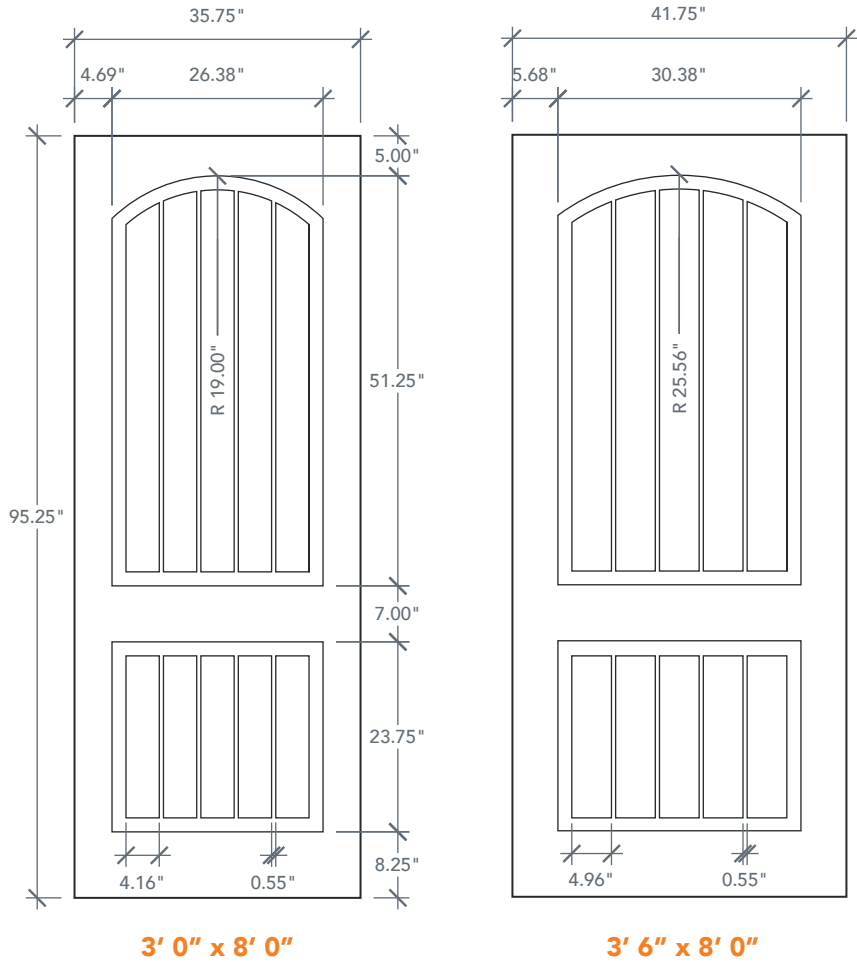

8'0" DRA2A80 TWO PANEL DOOR

ARCH PLANK & SQUARE TOP

RUSTIC SERIES
2024 PLASTPRO SPECBOOK PAGE: 54

AVAILABLE SIZING

ARTWORK SCALE: 1/2"=1'

NOTE: BY REQUEST, DOOR HEIGHT COMES IN VARYING DIMENSIONS TO A MINIMUM OF 95". EXCESS WILL BE TAKEN FROM BOTTOM RAIL. ALL OTHER DIMENSIONS WILL REMAIN THE SAME.

CUTOUTS & GLASS

HALF ARCH LITE	
3R5	
3'0"	Cutout 26 3/8" x 51 1/4" Glass 25 3/8" x 50 1/4"
3R6	
3'6"	Cutout 30 3/8" x 51 1/4" Glass 29 3/8" x 50 1/4"
A = 5.0"	

A = DISTANCE FROM TOP OF DOOR TO TOP OF OPENING