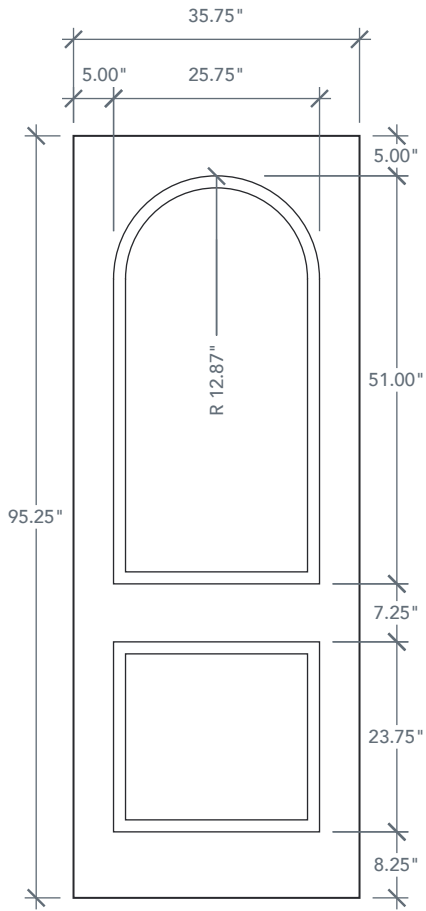

8'0" DRA2R80 TWO PANEL DOOR

RADIUS PANEL & SQUARE TOP

RUSTIC SERIES
2024 PLASTPRO SPECBOOK PAGE: 58

AVAILABLE SIZING

ARTWORK SCALE: 1/2"=1'

3' 0" x 8' 0"

NOTE: BY REQUEST, DOOR HEIGHT COMES IN VARYING DIMENSIONS TO A MINIMUM OF 95". EXCESS WILL BE TAKEN FROM BOTTOM RAIL. ALL OTHER DIMENSIONS WILL REMAIN THE SAME.