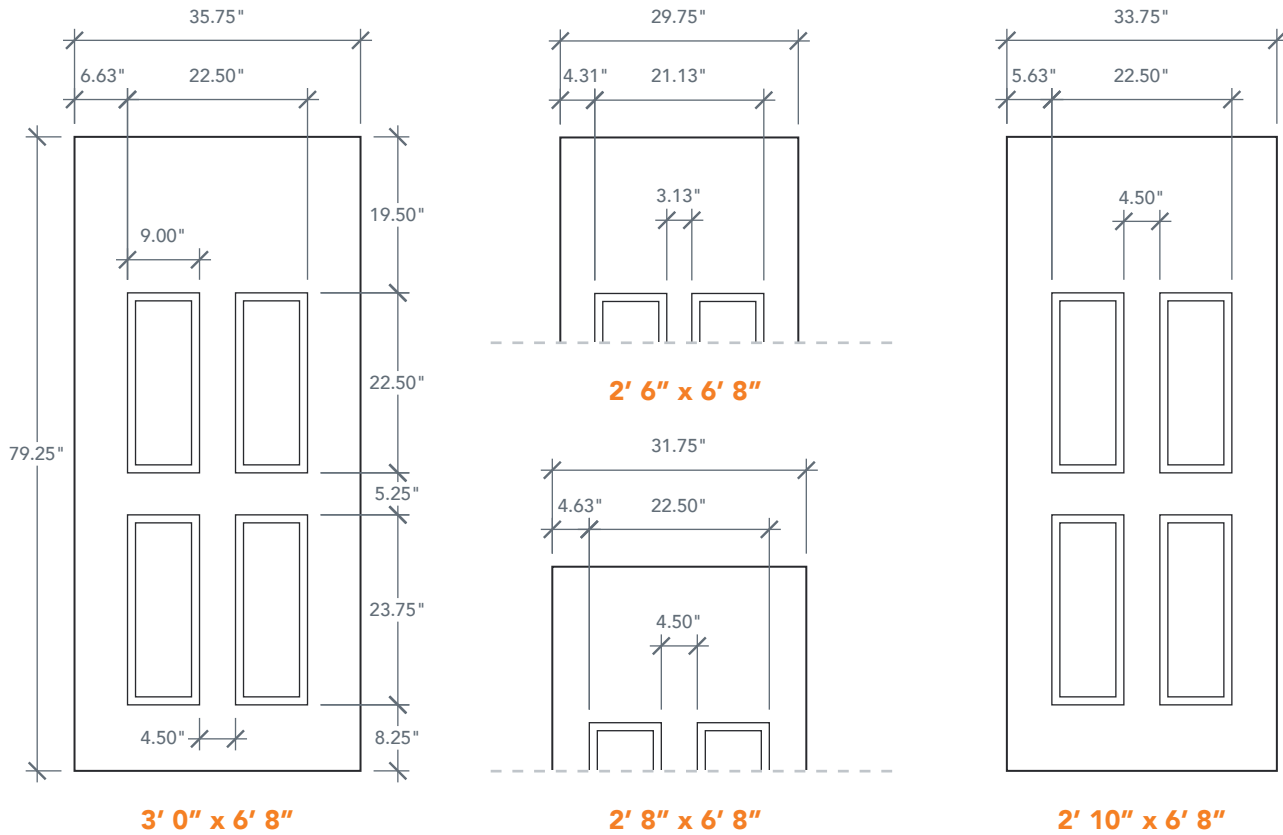

AVAILABLE SIZING

ARTWORK SCALE: 1/2"=1'

NOTE: BY REQUEST, DOOR HEIGHT COMES IN VARYING DIMENSIONS TO A MINIMUM OF 79". EXCESS WILL BE TAKEN FROM BOTTOM RAIL. ALL OTHER DIMENSIONS WILL REMAIN THE SAME.

CUTOUTS & GLASS

	HALF ROUND LITE HR1		HALF LITE HL3		FULL LITE FL5
	2'8" Cutout 23" x 11" 2'10" Glass 22" x 10" 3'0"		2'6" Cutout 21" x 37" Glass 20" x 36"		2'8" Cutout 23" x 37" 2'10" Glass 22" x 36" 3'0"
A = 4.0"		A = 5.0"		A = 5.0"	

A = DISTANCE FROM TOP OF DOOR TO TOP OF OPENING

MATCHING SIDELITES

SLM60
Available Widths:
1' 0"
1' 2"

Spec Page = 71