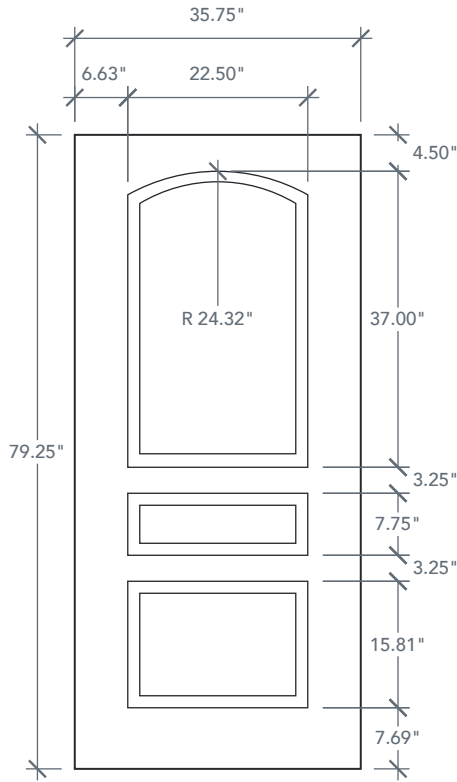

6'8" DRG31 THREE PANEL DOOR

OAK SERIES

2024 PLASTPRO SPECBOOK PAGE: 84

AVAILABLE SIZING

ARTWORK SCALE: 1/2"=1'

3' 0" x 6' 8"

NOTE: BY REQUEST, DOOR HEIGHT COMES IN VARYING DIMENSIONS TO A MINIMUM OF 79". EXCESS WILL BE TAKEN FROM BOTTOM RAIL. ALL OTHER DIMENSIONS WILL REMAIN THE SAME.

CUTOUTS & GLASS

HALF LITE
HL4

3'0" Cutout 23" x 37"
Glass 22" x 36"

A = 4.5"

3/4 LITE
342

3'0" Cutout 23" x 49"
Glass 22" x 48"

A = 4.5"

A = DISTANCE FROM TOP OF DOOR TO TOP OF OPENING