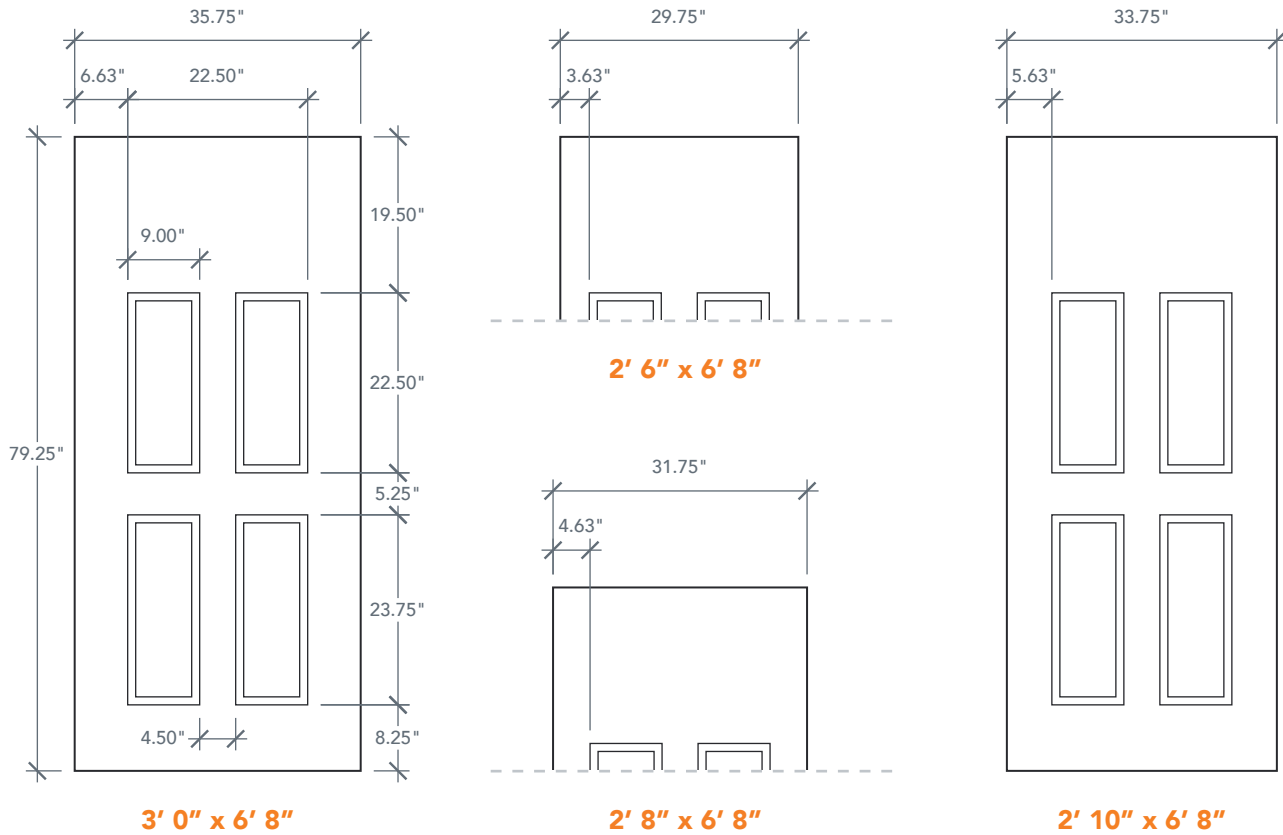

6'8" DRG40 FOUR PANEL BLANK TOP DOOR

OAK SERIES

2024 PLASTPRO SPECBOOK PAGE: 85

AVAILABLE SIZING

ARTWORK SCALE: 1/2"=1'

NOTE: BY REQUEST, DOOR HEIGHT COMES IN VARYING DIMENSIONS TO A MINIMUM OF 79". EXCESS WILL BE TAKEN FROM BOTTOM RAIL. ALL OTHER DIMENSIONS WILL REMAIN THE SAME.

CUTOUTS & GLASS

Diagram	Option	Dimensions	Material
	2'6"	Cutout 23" x 11"	Glass 22" x 10"
	2'8"		
	2'10" 3'0"		
	2'8"	Cutout 23" x 37"	Glass 22" x 36"
	2'10"		
	3'0"		
	2'8"	Cutout 23" x 65"	Glass 22" x 64"
	2'10"		
	3'0"		

A = DISTANCE FROM TOP OF DOOR TO TOP OF OPENING

MATCHING SIDELITES

SLG60
 Available Widths:
 1' 0"
 1' 2"

Spec Page = 109