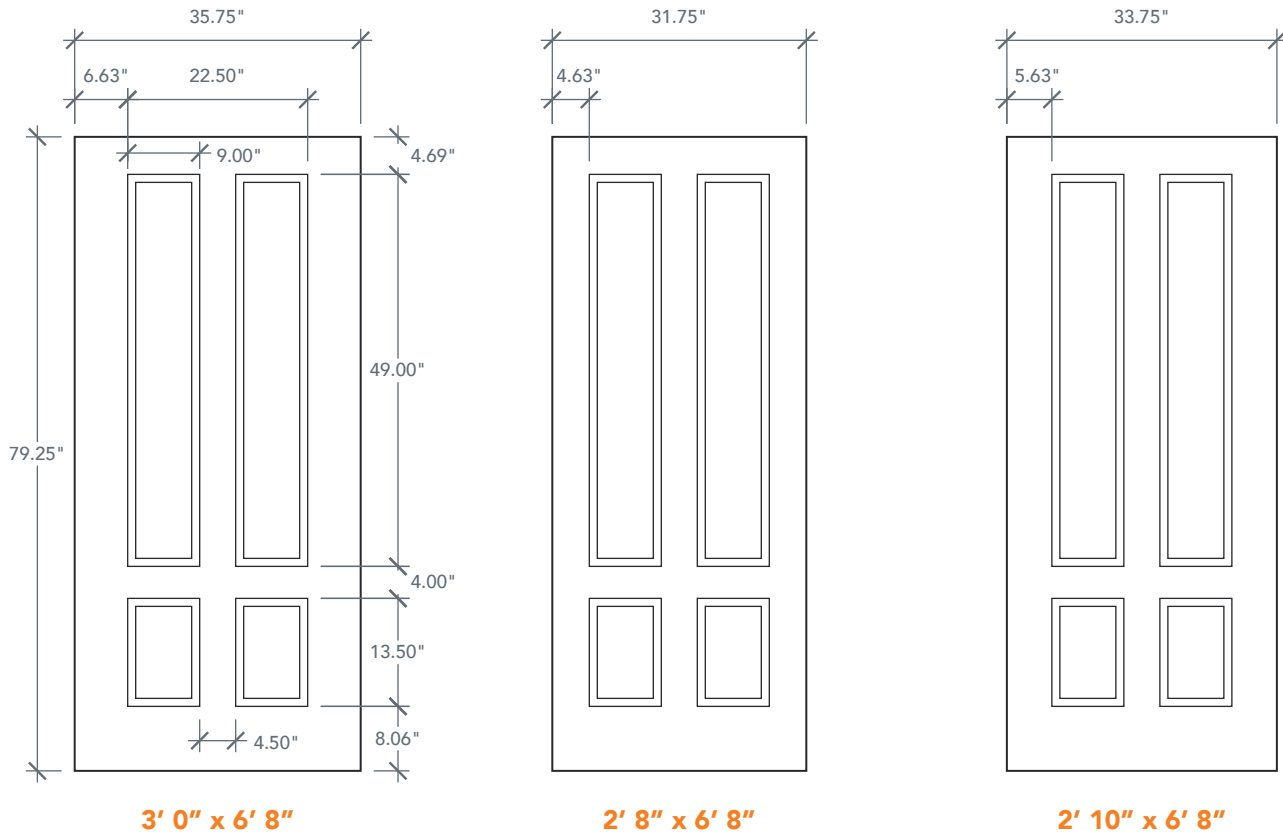

6'8" DRG49 3/4 FOUR PANEL DOOR

OAK SERIES

2024 PLASTPRO SPECBOOK PAGE: 89

AVAILABLE SIZING

ARTWORK SCALE: 1/2"=1'

3' 0" x 6' 8"

2' 8" x 6' 8"

2' 10" x 6' 8"

NOTE: BY REQUEST, DOOR HEIGHT COMES IN VARYING DIMENSIONS TO A MINIMUM OF 79". EXCESS WILL BE TAKEN FROM BOTTOM RAIL. ALL OTHER DIMENSIONS WILL REMAIN THE SAME.

CUTOUTS & GLASS

TWIN LITE
341

2'8" Cutout 9" x 49"
2'10" Glass 8" x 48"
3'0"

A = 4.69"

3/4 LITE
342

2'8" Cutout 23" x 49"
2'10" Glass 22" x 48"
3'0"

A = 4.69"

A = DISTANCE FROM TOP OF DOOR TO TOP OF OPENING

MATCHING SIDELITES

SLG49

Available Widths:

1' 0"
1' 2"

Spec Page = 108