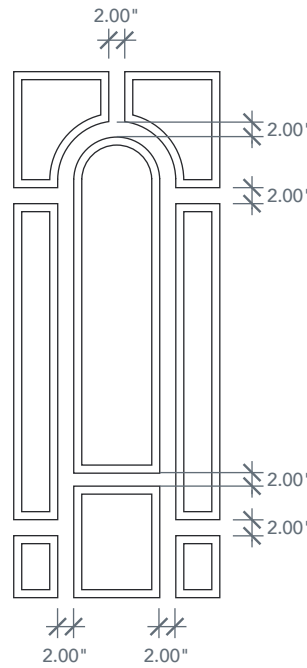

6'8" DRG80 EIGHT PANEL CENTER ARCH DOOR

OAK SERIES

2024 PLASTPRO SPECBOOK PAGE: 97

AVAILABLE SIZING

ARTWORK SCALE: 1/2"=1'

3' 0" x 6' 8"

Panel Spacing Detail

NOTE: BY REQUEST, DOOR HEIGHT COMES IN VARYING DIMENSIONS TO A MINIMUM OF 79". EXCESS WILL BE TAKEN FROM BOTTOM RAIL. ALL OTHER DIMENSIONS WILL REMAIN THE SAME.

CUTOUTS & GLASS

CENTER ARCH LITE
8C2

3'0" Cutout 10 3/4" x 42"
Glass 9 3/4" x 41"

A = 12.81"

A = DISTANCE FROM TOP OF DOOR TO TOP OF OPENING

MATCHING SIDELITES

SLG80

Available Widths:

1' 0"
1' 2"

Spec Page = 112