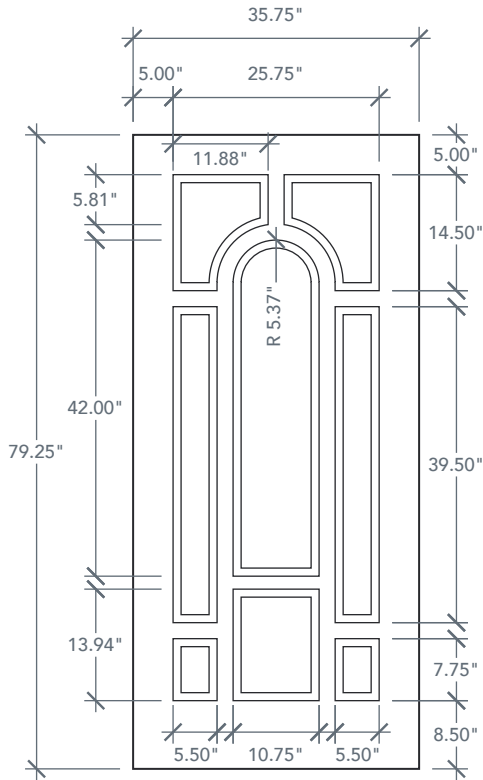

6'8" DRG80 EIGHT PANEL CENTER ARCH DOOR

OAK SERIES

2024 PLASTPRO SPECBOOK PAGE: 97

AVAILABLE SIZING

ARTWORK SCALE: 1/2"=1'

3' 0" x 6' 8"

Panel Spacing Detail

NOTE: BY REQUEST, DOOR HEIGHT COMES IN VARYING DIMENSIONS TO A MINIMUM OF 79". EXCESS WILL BE TAKEN FROM BOTTOM RAIL. ALL OTHER DIMENSIONS WILL REMAIN THE SAME.

CUTOUTS & GLASS

CENTER ARCH LITE
8C2

3'0" Cutout 10 3/4" x 42"
Glass 9 3/4" x 41"

A = 12.81"

A = DISTANCE FROM TOP OF DOOR TO TOP OF OPENING

MATCHING SIDELITES

SLG80

Available Widths:

1' 0"
1' 2"

Spec Page = 112