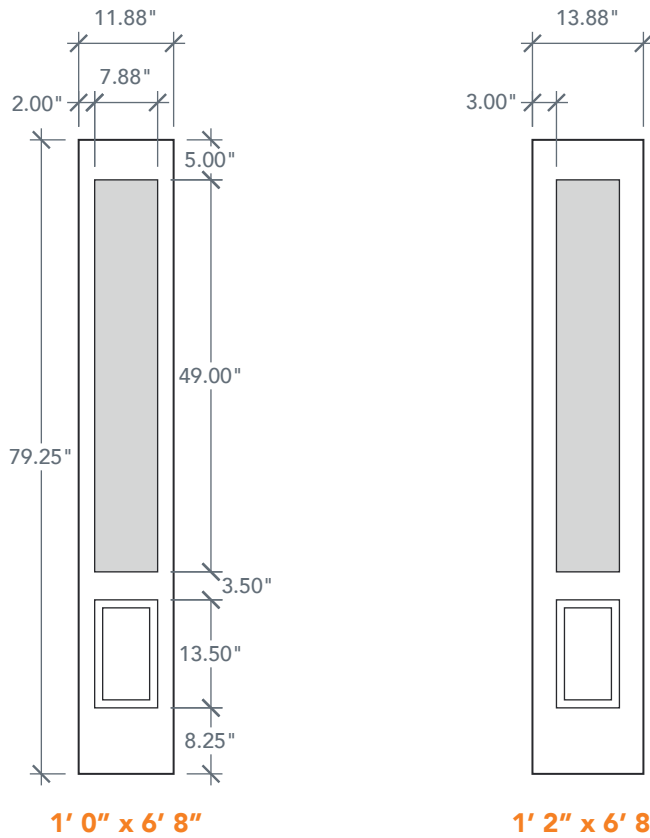

AVAILABLE SIZING

ARTWORK SCALE: 1/2"=1'

NOTE: BY REQUEST, SIDELITE HEIGHT COMES IN VARYING DIMENSIONS TO A MINIMUM OF 79". EXCESS WILL BE TAKEN FROM BOTTOM RAIL. ALL OTHER DIMENSIONS WILL REMAIN THE SAME.

CUTOUTS & GLASS

A = DISTANCE FROM TOP OF DOOR TO TOP OF OPENING

MATCHING DOORS

DRG20
Available Widths:
3'0"

Spec Page = 78

DRG3E
Available Widths:
3'0"

Spec Page = 81