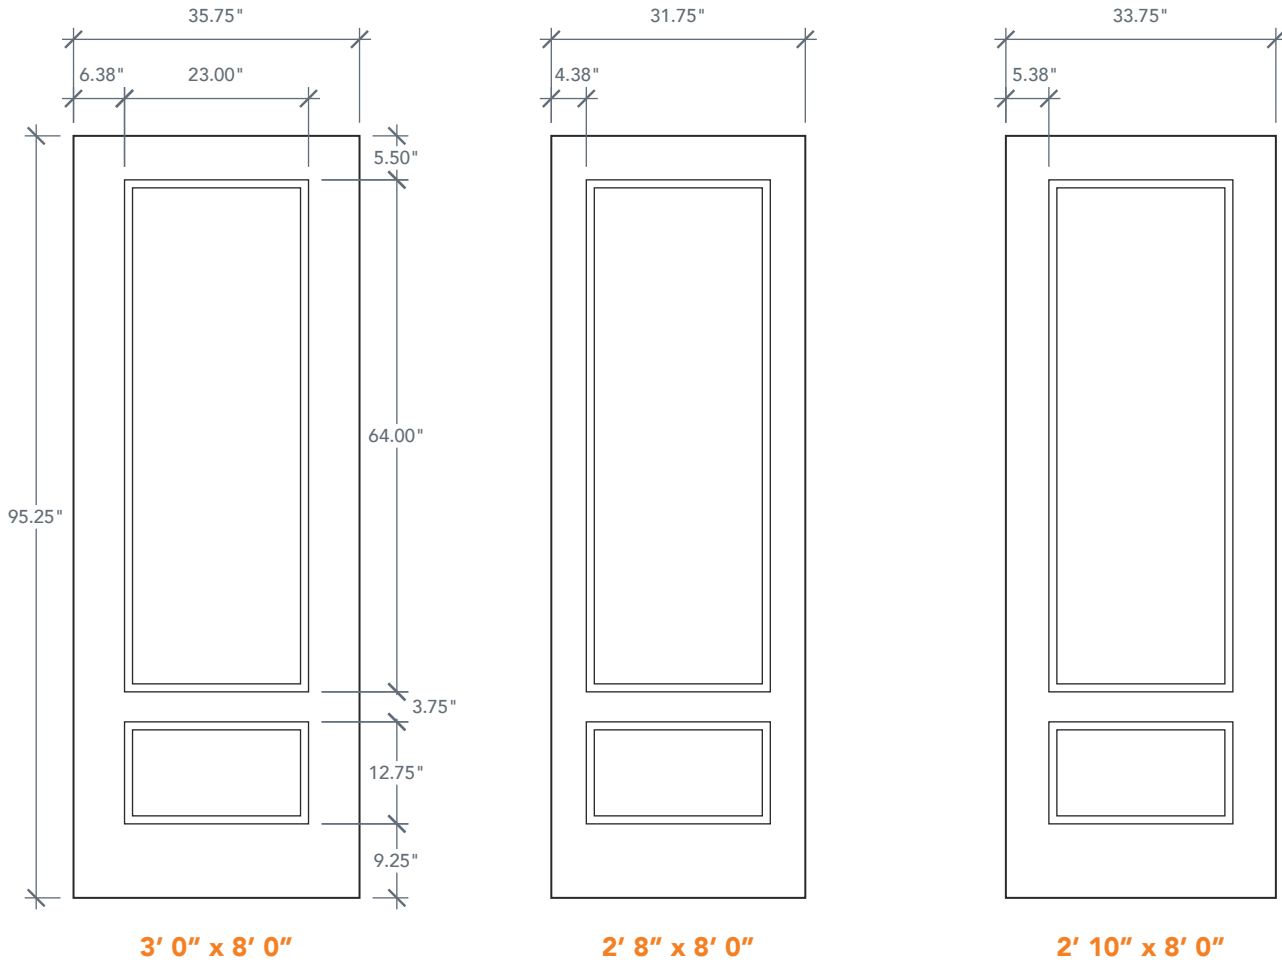

8'0" DRS2980 3/4 TWO PANEL DOOR

SMOOTH SERIES
2024 PLASTPRO SPECBOOK PAGE: 128

AVAILABLE SIZING

ARTWORK SCALE: 1/2"=1'

3' 0" x 8' 0"

2' 8" x 8' 0"

2' 10" x 8' 0"

NOTE: BY REQUEST, DOOR HEIGHT COMES IN VARYING DIMENSIONS TO A MINIMUM OF 95". EXCESS WILL BE TAKEN FROM BOTTOM RAIL. ALL OTHER DIMENSIONS WILL REMAIN THE SAME.

CUTOUTS & GLASS

A = DISTANCE FROM TOP OF DOOR TO TOP OF OPENING

MATCHING SIDELITES

SLS3080

Available Widths:

- 1' 0"
- 1' 2"

Spec Page = 154