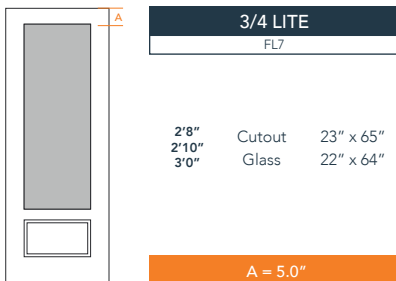

8'0" DRS2980 3/4 TWO PANEL DOOR

SMOOTH SERIES
2024 PLASTPRO SPECBOOK PAGE: 128

AVAILABLE SIZING

ARTWORK SCALE: 1/2"=1'

3' 0" x 8' 0"

2' 8" x 8' 0"

2' 10" x 8' 0"

NOTE: BY REQUEST, DOOR HEIGHT COMES IN VARYING DIMENSIONS TO A MINIMUM OF 95". EXCESS WILL BE TAKEN FROM BOTTOM RAIL. ALL OTHER DIMENSIONS WILL REMAIN THE SAME.

CUTOUTS & GLASS

A = DISTANCE FROM TOP OF DOOR TO TOP OF OPENING

MATCHING SIDELITES

SLS3080

Available Widths:

- 1' 0"
- 1' 2"

Spec Page = 154