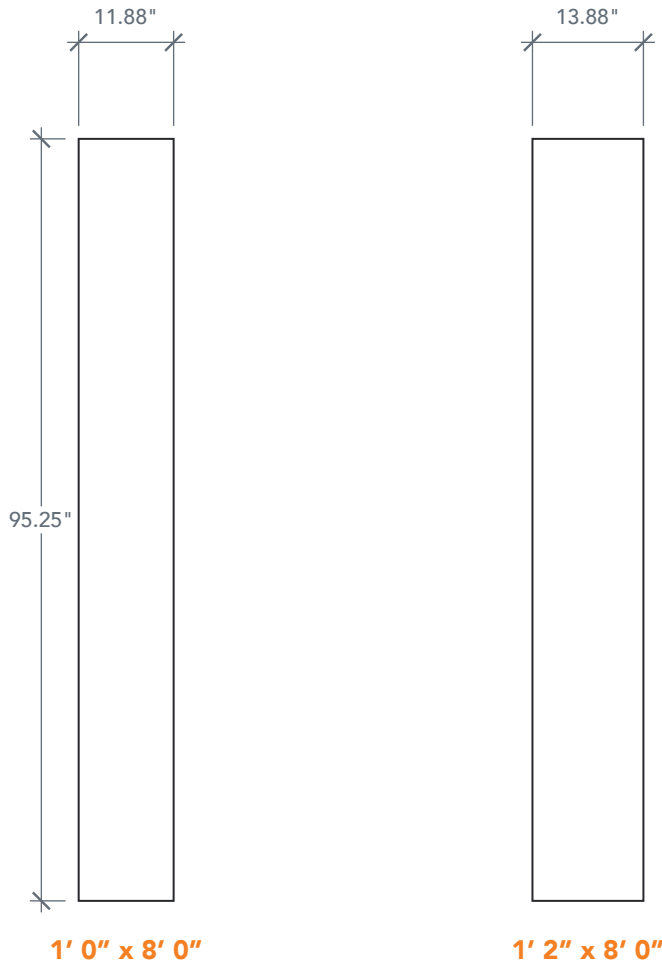

8'0" SLS0080 FLUSH SIDELITE

SMOOTH SERIES
2024 PLASTPRO SPECBOOK PAGE: 151

AVAILABLE SIZING

ARTWORK SCALE: 1/2"=1'

NOTE: BY REQUEST, SIDELITE HEIGHT COMES IN VARYING DIMENSIONS TO A MINIMUM OF 95". EXCESS WILL BE TAKEN FROM BOTTOM RAIL. ALL OTHER DIMENSIONS WILL REMAIN THE SAME.

CUTOUTS & GLASS

FULL LITE	
FL2	

0.7825 in Cutout 9" x 81"
Glass 8" x 80"

A = 6.0"

A = DISTANCE FROM TOP OF DOOR TO TOP OF OPENING

MATCHING DOORS

DRS0080

Available Widths:
2' 0" 2' 10"
2' 4" 3' 0"
2' 6" 3' 6"
2' 8"

Spec Page = 117