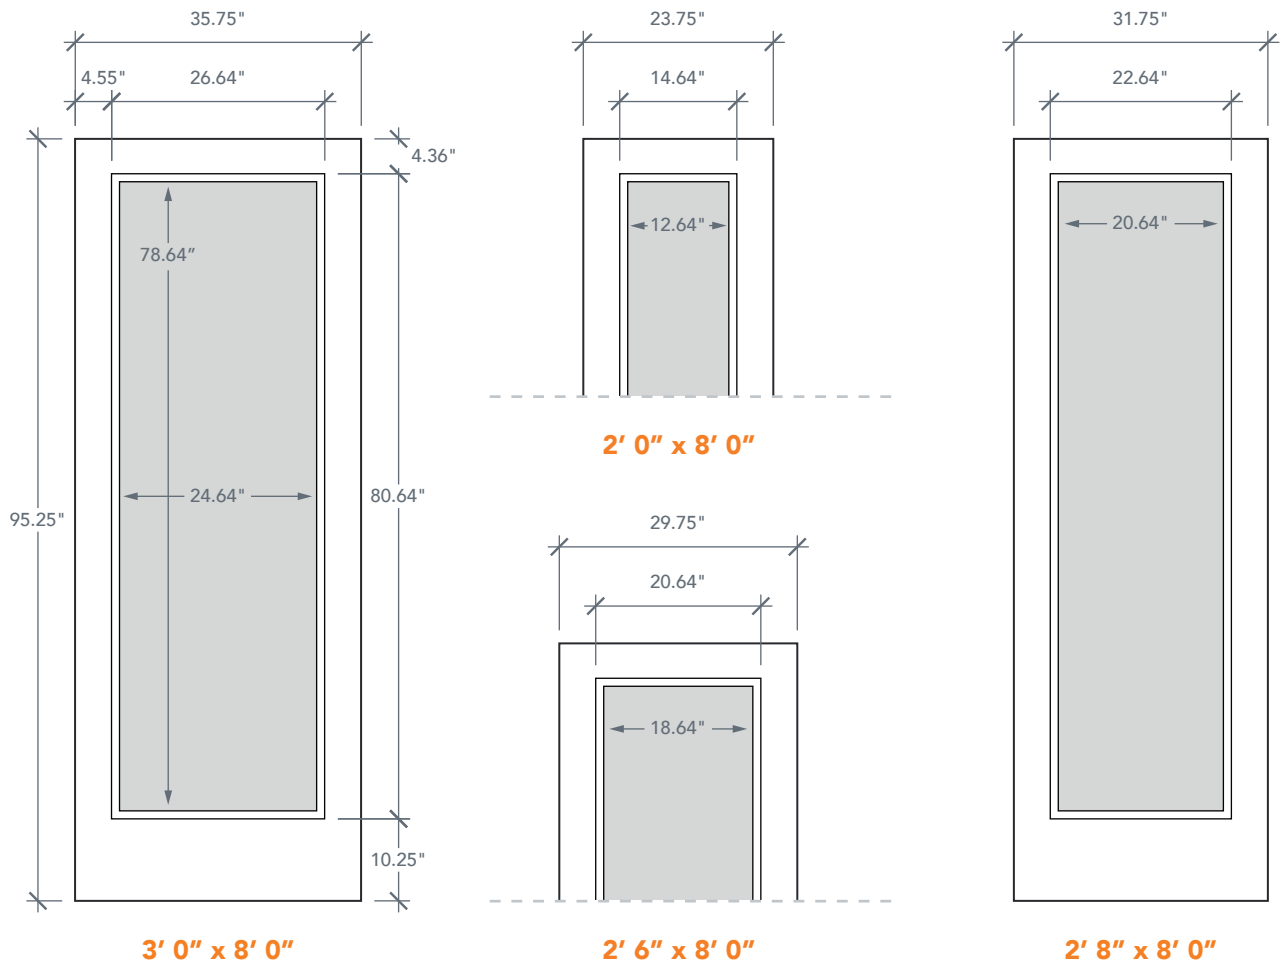

AVAILABLE SIZING

ARTWORK SCALE: 1/2"=1'

NOTE: BY REQUEST, DOOR HEIGHT COMES IN VARYING DIMENSIONS TO A MINIMUM OF 95". EXCESS WILL BE TAKEN FROM BOTTOM RAIL. ALL OTHER DIMENSIONS WILL REMAIN THE SAME.