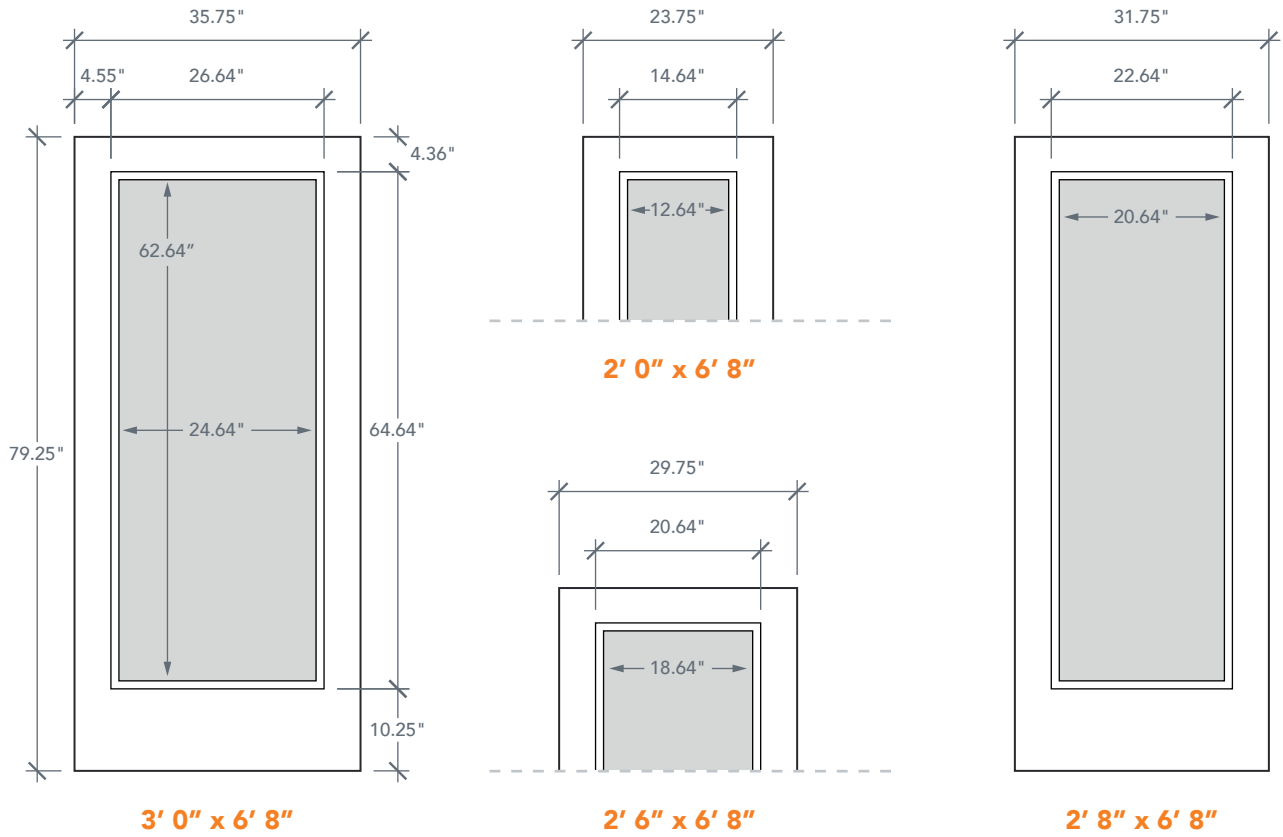

AVAILABLE SIZING

ARTWORK SCALE: 1/2"=1'

NOTE: BY REQUEST, DOOR HEIGHT COMES IN VARYING DIMENSIONS TO A MINIMUM OF 79". EXCESS WILL BE TAKEN FROM BOTTOM RAIL. ALL OTHER DIMENSIONS WILL REMAIN THE SAME.